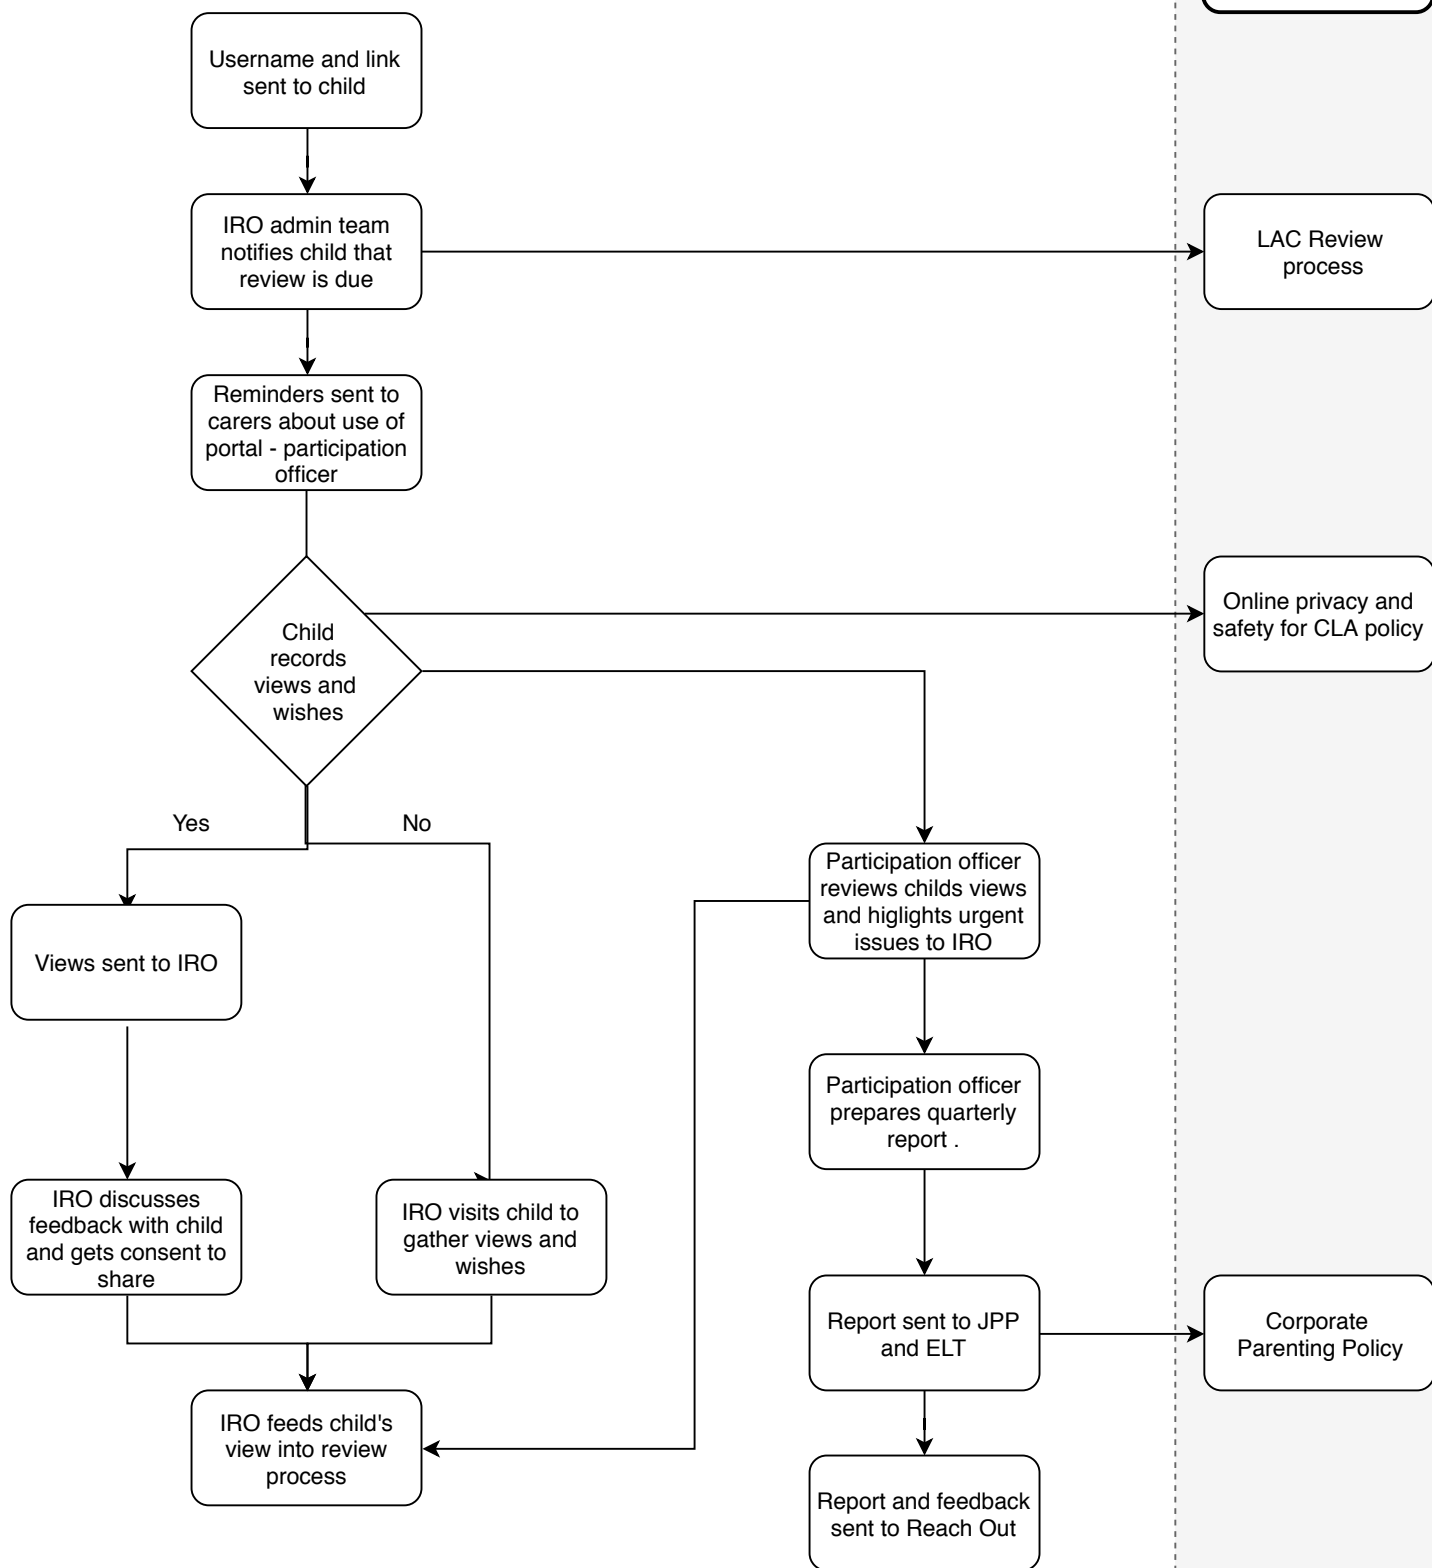

'My Review, My View' flowchart

Links to other policies

- LAC Review process
- Online privacy and safety for CLA policy
- Corporate Parenting Policy

**Last reviewed:
January 2019**